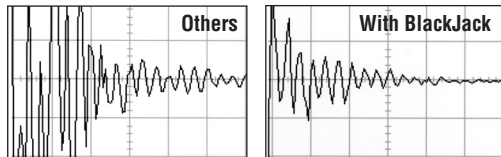

Blackjack™ Installation

***Block the Shock from your bow!
Get a Stabilizer and Shock Absorber all in one unit!***

This innovative stabilizer, with its energy fins, cuts bow recoil by up to 75% and reduces bow noise. You'll feel the difference!

Screw the stabilizer into your bow, quick-disconnect, or "knuckle" until the unit is hand tight.

DO NOT over-tighten or use a wrench!

This unit does not require any adjustments. ***Please DO NOT take this unit apart!*** The amount and type of granular fill has been carefully selected by the factory to insure the best performance. The end caps have been tightened to a torque setting that promotes the best vibration dampening and durability. Disassembly will degrade product performance.